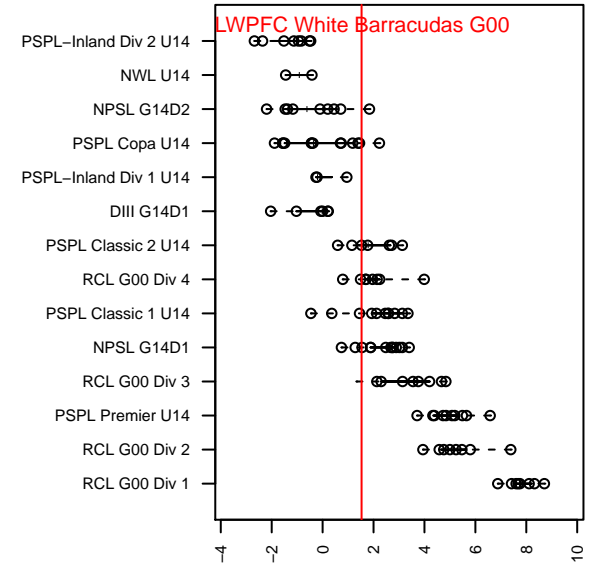

LWPFC White Barracudas G00

Lake Washington Premier FC
 Redmond, WA
 G00 total strength=1062
 attack=2.89 defense=2.13
 fall league = PSPL Classic 2 U14
 spr league = Spr PSPL Classic 3 U14

alt names used:
 LAKE WASHINGTON PREMIER FC LWPFC 00
 LWPFC Barracudas
 LWPFC White Barracudas
 LWPFC White Barracudas
 LWPFC White Barracudas
 LWPFC White Barracudas
 LAKE WASHINGTON PREMIER FOOTBALL V

Venues played:
 2014 Rainier Challenge Copa U14
 2014 Yakima Mid Summer Classic GU14
 2014 Bigfoot Silver U14
 2014 Labor Day Cup GU14
 2014 PSPL Classic 2 U14
 2014 Spr PSPL Classic 3 U14
 2014 WA Cup GU14 Bronze U14

**attack and defense variance (black dot)
relative to other teams
and top 10 in region**

**attack and defense rating
relative to others at age
and all opponents in last 13 months**

Performance relative to 13 month average