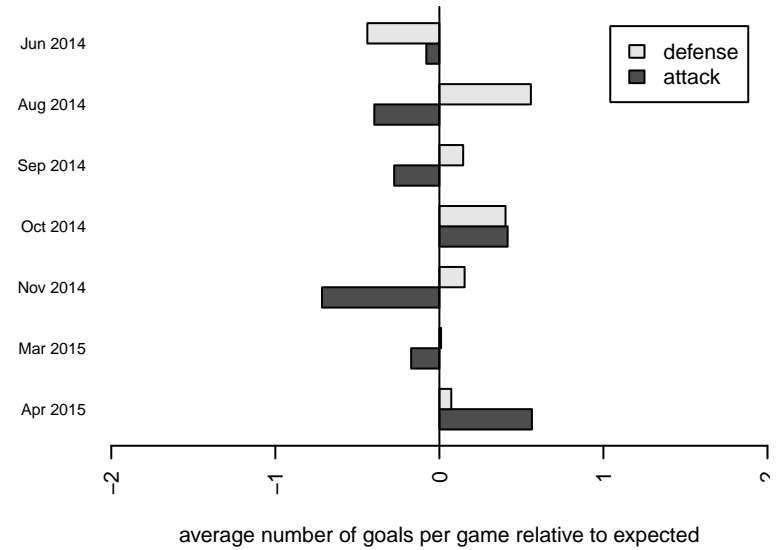

Performance relative to 13 month average