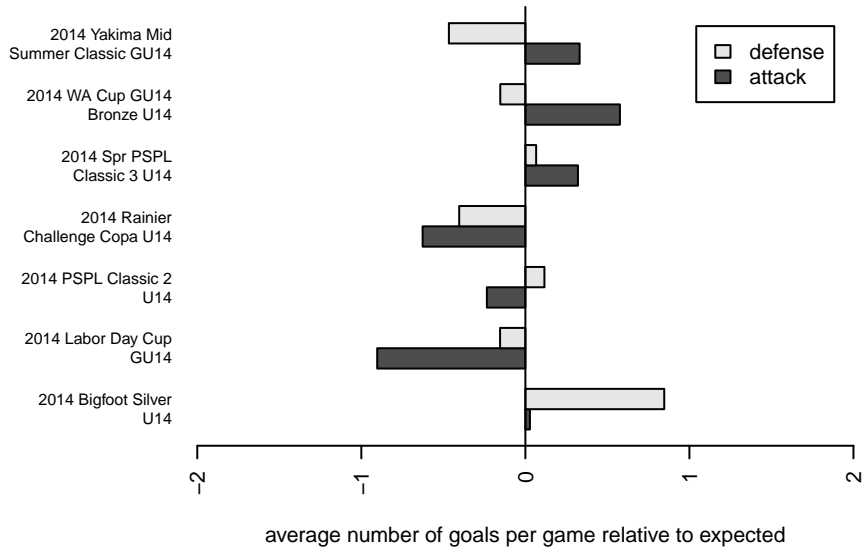

LWPFC White Barracudas G00

Lake Washington Premier FC
 Redmond, WA
 G00 total strength=1062
 attack=2.89 defense=2.13
 fall league = PSPL Classic 2 U14
 spr league = Spr PSPL Classic 3 U14

alt names used:
 LAKE WASHINGTON PREMIER FC LWPFC 00
 LWPFC Barracudas
 LWPFC White Barracudas
 LWPFC White Barracudas
 LWPFC White Barracudas
 LWPFC White Barracudas
 LAKE WASHINGTON PREMIER FOOTBALL V

Venues played:
 2014 Rainier Challenge Copa U14
 2014 Yakima Mid Summer Classic GU14
 2014 Bigfoot Silver U14
 2014 Labor Day Cup GU14
 2014 PSPL Classic 2 U14
 2014 Spr PSPL Classic 3 U14
 2014 WA Cup GU14 Bronze U14

**attack and defense variance (black dot)
relative to other teams
and top 10 in region**

**attack and defense rating
relative to others at age
and all opponents in last 13 months**

Performance relative to 13 month average