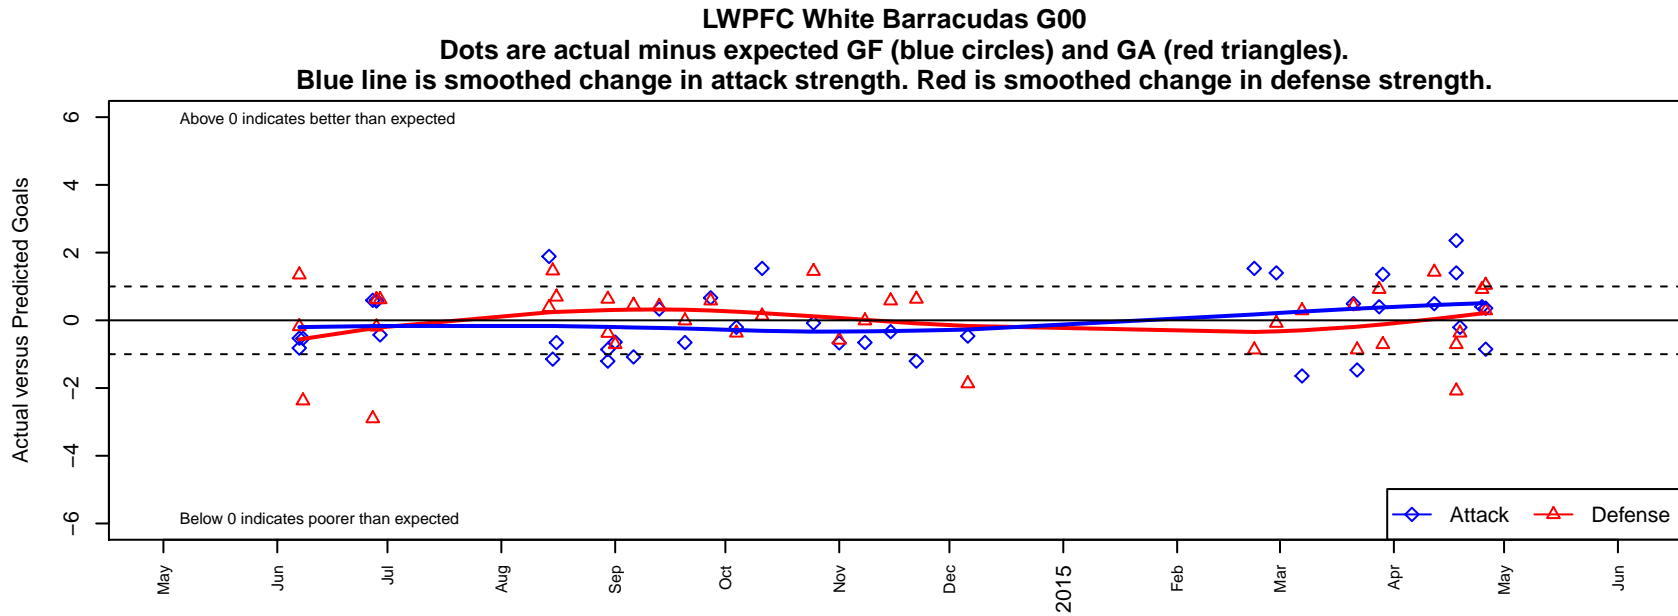

LWPFC White Barracudas G00

Lake Washington Premier FC
 Redmond, WA
 G00 total strength=1062
 attack=2.89 defense=2.13
 fall league = PSPL Classic 2 U14
 spr league = Spr PSPL Classic 3 U14

alt names used:
 LAKE WASHINGTON PREMIER FC LWPFC 00
 LWPFC Barracudas
 LWPFC White Barracudas
 LWPFC White Barracudas
 LWPFC White Barracudas
 LWPFC White Barracudas
 LAKE WASHINGTON PREMIER FOOTBALL V

**attack and defense variance (black dot)
relative to other teams
and top 10 in region**

**attack and defense rating
relative to others at age
and all opponents in last 13 months**

Performance relative to 13 month average